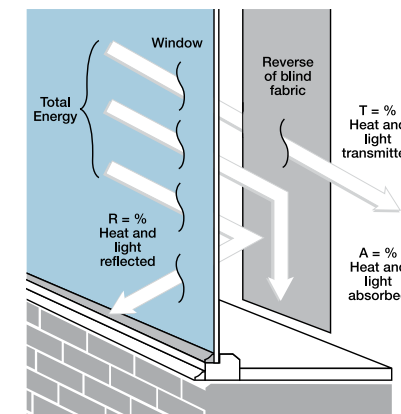

Manufactured in the UK

GUARDIAN®

ROLLER | ROMAN | VERTICAL

COLOUR RANGE - 12

FABRIC WIDTH - 2.00m (78")

FABRIC COMPOSITION - 100% POLYESTER

A8

S060601-17-Gu 17.1

GUARDIAN®

SOLAR, OPTICAL AND COLOUR FASTNESS PROPERTIES

	SOLAR			OPTICAL			SC	CF	DIM out	UV block	G TOT			
	T_s	R_s	A_s	T_o	R_o	A_o					SG	DG	TG	DG LE
Beige	9	55	36	2	45	53	0.47	6+	3	100	0.34	0.37	0.39	0.43
Chalk	16	71	13	14	78	8	0.31	5+	3	100	0.27	0.30	0.31	0.35
Charcoal	7	39	54	0	14	86	0.62	6+	3	100	0.32	0.41	0.42	0.46
Cream	16	69	15	13	74	13	0.33	6+	3	100	0.27	0.30	0.32	0.36
Fern	7	48	45	0	63	37	0.54	6+	3	100	0.35	0.36	0.37	0.41
Flint	9	60	31	2	52	46	0.42	6+	3	100	0.36	0.37	0.38	0.40
Jet Black	5	32	63	0	6	94	0.69	6+	3	100	0.39	0.41	0.42	0.46
Pale Blue	12	62	26	6	60	34	0.40	6+	3	100	0.32	0.35	0.36	0.41
Parchment	11	60	29	3	50	47	0.42	6+	3	100	0.31	0.34	0.36	0.40
Royal	8	33	59	0	10	90	0.68	6+	3	100	0.44	0.47	0.47	0.52
Tomato	5	41	54	0	12	88	0.60	6+	3	100	0.36	0.39	0.40	0.43
White	17	75	8	16	83	1	0.28	6+	2	100	0.24	0.26	0.29	0.33

T: % Transmittance
R: % Reflectance
A: % Absorption
SC: Shading Co-efficient

CF: Colour Fastness
Dim out: 1= High light penetration
4= Low light penetration
5= Blackout

UV Block: the percentage of UV light blocked by the fabric
GTOT: SG = Single Glazed, DG = Double Glazed, TG = Triple Glazed,
DG LE = Double Glazed Low Emissivity.

SHADING CO-EFFICIENT

The solar heat gain with the blind at the window divided by the solar heat gain with no blind at the window. The lower the shading co-efficient, therefore, the higher the efficiency of the fabric. The test results in the table above have been achieved using a single 6mm glass glazing system.

G TOT

A measure of total solar energy that passes through the glazing system and the blind fabric.

FIRE PROTECTION

Guardian® meets FR standard BS 5867 Part 2 Type B.
Further information is available on request.