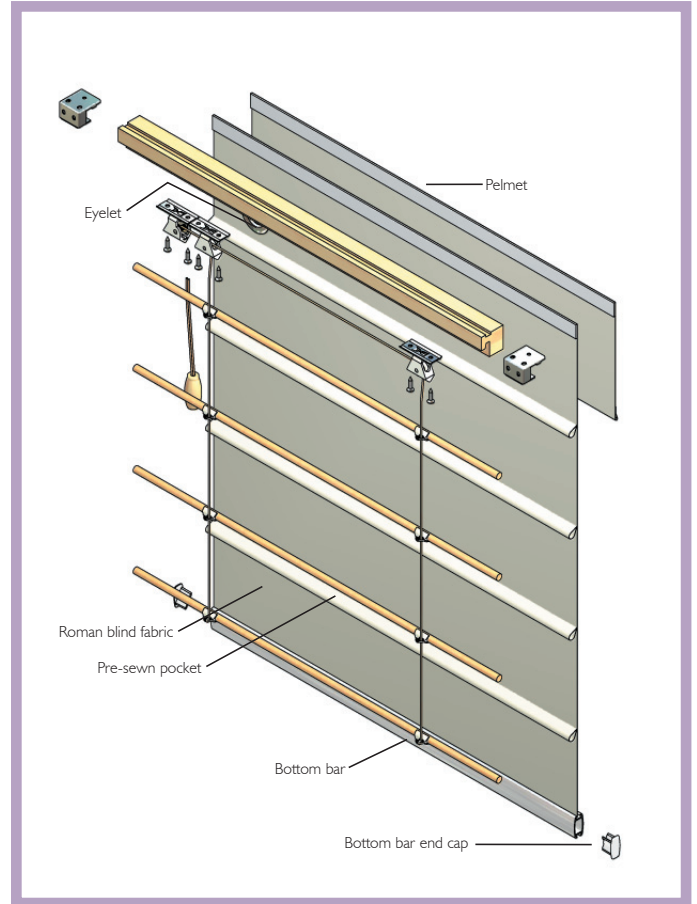

Roman Blind Specifications

Cassette option

Roman blind components

Sculptured headrail	Swivel cord lock	Cord pulley	Hidden bracket	Cord distancing guide unit	Velcro® strip
					
Wood	Acetal Metal plate fixing plate Brass rollers	Acetal Metal plate fixing plate	Metal	Plastic material	Self adhesive Velcro® material (Hook & loop)
Natural	Silver/white	Silver/white	Silver	White	Black and white
NW30100	NW30250	NW30251	NW30252	RM2000	8510 - hook J4016 - loop

Cassette components

Plain extrusion	Plain fascia	Fixing extrusion	Plain fascia	Fabric entry guide
				
100% aluminium	100% aluminium	100% aluminium	100% aluminium	Acetal
White painted	White painted	White painted	White painted	White
R3550	R3352	R3551	R3352	R3220

System 32® tube	System 32® side control cassette unit	Turnbuckle bracket
		
100% aluminium	Side control unit - acetyl Idle end - nylon 6 Brackets and bracket covers - glass filled nylon	Steel
Silver	White	White
	White pin - maximum recommended operating weight - 2.25kg (5lbs) Blue pin - maximum recommended operating weight - 3.5kg (8lbs)	
R8021	R3205 - RH control set (white pin) R3215 - LH control set (blue pin) R3206 - RH control set (white pin) R3216 - LH control set (blue pin)	R3308

Turnbuckle top fix bracket	Turnbuckle face fix bracket	Options
		Operating chain R3410 No.10 plastic chain, white or brown R3420 Metal, silver or gold R3420-SS Stainless steel
Steel	Steel	Connectors R3430 Metal, silver 8325 No. 6 and No.10, plastic, white brown or grey R3440 No. 6 and No.10, 'Easybreak', plastic, white brown or grey
White	White	R3445 Bell toggle, metal, white
R3510	R3512	