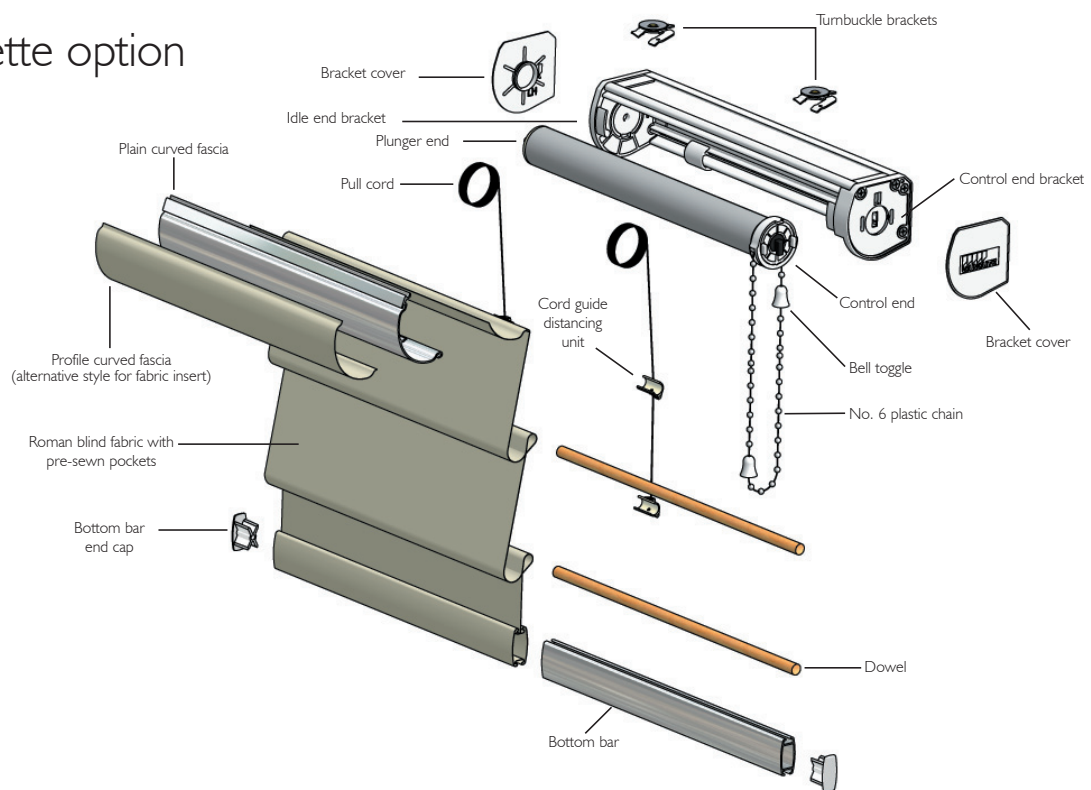

Roman Blind Specifications

Cassette option

Roman blind components

Sculptured headrail	Swivel cord lock	Cord pulley	Hidden bracket	Cord distancing guide unit	Velcro® strip
					
Wood	Acetal Metal plate fixing plate Brass rollers	Acetal Metal plate fixing plate	Metal	Plastic material	Self adhesive Velcro® material (Hook & loop)
Natural	Silver/white	Silver/white	Silver	White	Black and white
NW30100	NW30250	NW30251	NW30252	RM2000	8510 - hook J4016 - loop

Cassette components

Plain extrusion	Plain fascia	Fixing extrusion	Plain fascia	Fabric entry guide
				
100% aluminium	100% aluminium	100% aluminium	100% aluminium	Acetal
White painted	White painted	White painted	White painted	White
R3550	R3352	R3551	R3352	R3220

System 32® tube	System 32® side control cassette unit	Turnbuckle bracket
		
100% aluminium	Side control unit - acetyl Idle end - nylon 6 Brackets and bracket covers - glass filled nylon	Steel
Silver	White	White
	White pin - maximum recommended operating weight - 2.25kg (5lbs) Blue pin - maximum recommended operating weight - 3.5kg (8lbs)	
R8021	R3205 - RH control set (white pin) R3215 - LH control set (blue pin) R3206 - RH control set (white pin) R3216 - LH control set (blue pin)	R3308

Turnbuckle top fix bracket	Turnbuckle face fix bracket	Options
		Operating chain R3410 No.10 plastic chain, white or brown R3420 Metal, silver or gold R3420-SS Stainless steel
Steel	Steel	Connectors R3430 Metal, silver 8325 No. 6 and No.10, plastic, white brown or grey R3440 No. 6 and No.10, 'Easybreak', plastic, white brown or grey
White	White	R3445 Bell toggle, metal, white
R3510	R3512	