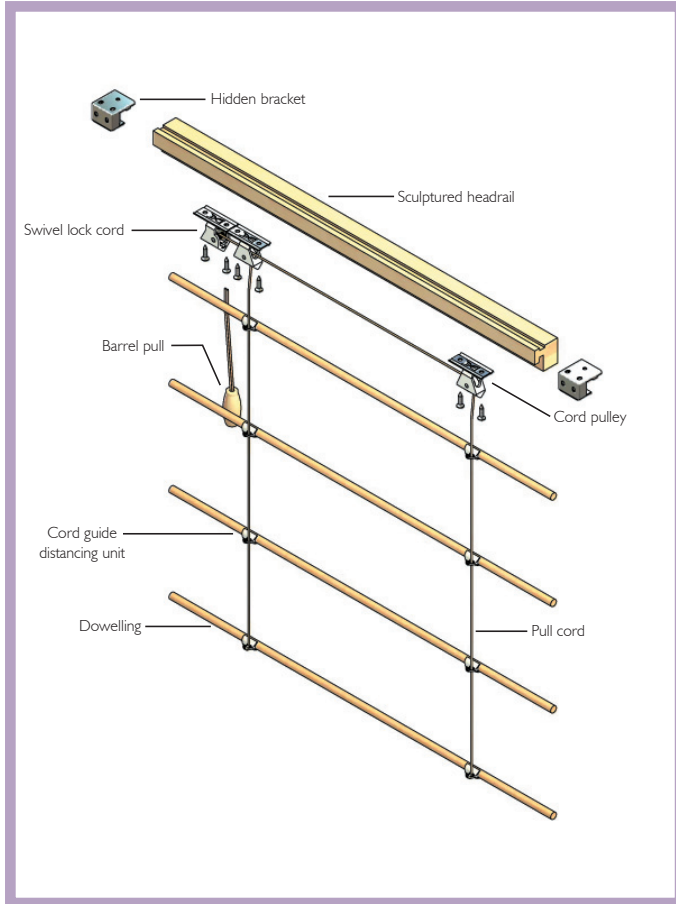

Roman Blind Specifications

Cassette option

Roman blind components

Sculptured headrail	Swivel cord lock	Cord pulley	Hidden bracket	Cord distancing guide unit	Velcro® strip
					
Wood	Acetal Metal plate fixing plate Brass rollers	Acetal Metal plate fixing plate	Metal	Plastic material	Self adhesive Velcro® material (Hook & loop)
Natural	Silver/white	Silver/white	Silver	White	Black and white
NW30100	NW30250	NW30251	NW30252	RM2000	8510 - hook J4016 - loop

Cassette components

Plain extrusion	Plain fascia	Fixing extrusion	Plain fascia	Fabric entry guide
				
100% aluminium	100% aluminium	100% aluminium	100% aluminium	Acetal
White painted	White painted	White painted	White painted	White
R3550	R3352	R3551	R3352	R3220

System 32® tube	System 32® side control cassette unit	Turnbuckle bracket
		
100% aluminium	Side control unit - acetyl Idle end - nylon 6 Brackets and bracket covers - glass filled nylon	Steel
Silver	White	White
	White pin - maximum recommended operating weight - 2.25kg (5lbs) Blue pin - maximum recommended operating weight - 3.5kg (8lbs)	
R8021	R3205 - RH control set (white pin) R3215 - LH control set (blue pin) R3206 - RH control set (white pin) R3216 - LH control set (blue pin)	R3308

Turnbuckle top fix bracket	Turnbuckle face fix bracket	Options
		Operating chain R3410 No.10 plastic chain, white or brown R3420 Metal, silver or gold R3420-SS Stainless steel
Steel	Steel	Connectors R3430 Metal, silver 8325 No. 6 and No.10, plastic, white brown or grey R3440 No. 6 and No.10, 'Easybreak', plastic, white brown or grey
White	White	R3445 Bell toggle, metal, white
R3510	R3512	